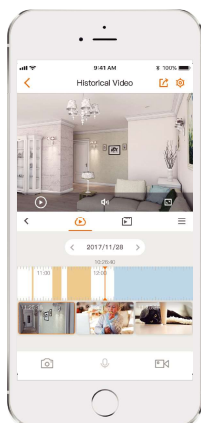

imou

Rex 3D 3MP

3MP H.265 Wi-Fi Pan & Tilt Camera

With 3MP/2K live monitoring and panoramic pan & tilt feature, Rex 3D ensures every corner of your home completely covered. Human/Pet Detection quickly finds human/pet targets in the images and sends a notification to you. With built-in siren, Rex 3D actively keeps unwelcome visitors away from what you care about. Privacy Mode helps protect your personal privacy when you are home, and Smart Tracking function lets the camera follow moving objects when it detects motion.

- | | | |
|--|---|---|
|  H.265 3MP/2K
Sees more than 1080P |  AI Smart Detection
Quickly finds human/pet targets in your home |  Smart Tracking
Automatically tracks moving objects |
|  Privacy Mode
Hides the lens to protect your personal privacy |  Active Deterrence
Scare away unwelcome visitors with built-in siren. Customizable Alarm Ringtone. |  Two-way Talk
Real-time communicates with people at the camera |
|  24/7 Protection
Infrared night vision for clear-as-day clarity even in pitch dark |  Abnormal Sound Alarm
Sends alerts to your smartphone when it detects abnormal sound |  Auto-cruise
Survey the area 360° horizontally or cruise between favorite points |
|  Diversified Storage
Supports NVR, Cloud Storage or Micro SD card (up to 256GB) |  Alarm Notification
Sends instant motion-activated alerts to your mobile phone |  Wi-Fi Connection
IEEE802.11b/g/n(2.4GHz) |

Stay close with what you care

With Cloud service, you will have access to what you care as long as Internet is available. You can record daily or motion videos on Cloud and play back anytime anywhere.

<http://www.imoulife.com>

Front View

Back View

Specifications

Camera

1/2.8" Progressive CMOS
 3MP(2304 x 1296)
 Night Vision: 10m(33ft) Distance
 3.6mm Fixed Lens
 Field of View : 83° (H), 46° (V), 102° (D)
 0~355° Pan & 0~90° Tilt