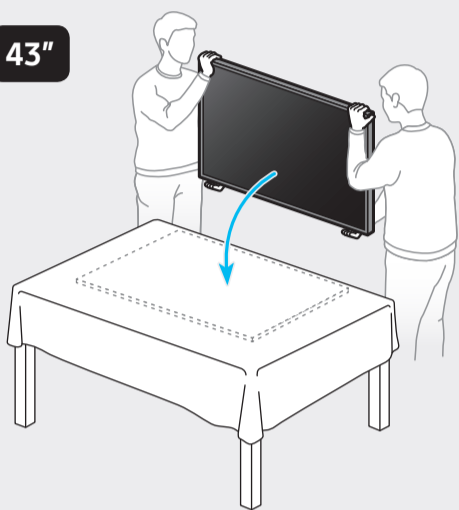

BN68-12557A-00

43"
-
50"

55"

	USB		USB +G
	OPTICAL		
	ARC		HDMI (eARC)
			HDMI
			LAN
			ANT

1

43"

50" - 55"

2