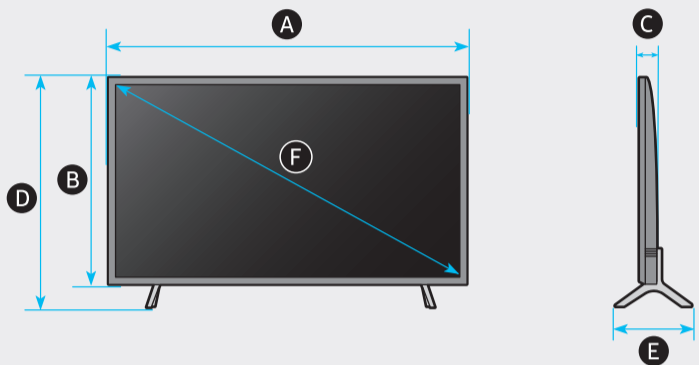

5

	A	B	C	D	E	F	G	H
43AU7*** 43UA7***	37.9 inches (963.9 mm) (96.39 cm)	22.0 inches (558.9 mm) (55.89 cm)	2.3 inches (59.6 mm) (5.96 cm)	24.7 inches (627.8 mm) (62.78 cm)	7.6 inches (192.5 mm) (19.25 cm)	42.5 inches (108 cm)	17.9 lbs (8.1 kg)	18.3 lbs (8.3 kg)
50AU7*** 50UA7***	44.0 inches (1116.8 mm) (111.68 cm)	25.4 inches (644.2 mm) (64.42 cm)	2.4 inches (59.9 mm) (5.99 cm)	28.3 inches (719.1 mm) (71.91 cm)	9.9 inches (250.2 mm) (25.02 cm)	49.5 inches (125 cm)	25.1 lbs (11.4 kg)	25.6 lbs (11.6 kg)
55AU7*** 55UA7***	48.4 inches (1230.5 mm) (123.05 cm)	27.8 inches (707.2 mm) (70.72 cm)	2.4 inches (59.9 mm) (5.99 cm)	30.8 inches (783.3 mm) (78.33 cm)	9.9 inches (250.2 mm) (25.02 cm)	54.6 inches (138 cm)	30.6 lbs (13.9 kg)	31.3 lbs (14.2 kg)

*: 0-9, A-Z

	VESA A x B (mm)	C (mm)	D x 4
43AU7*** 43UA7***	200 x 200	20-22	M8
50AU7*** 50UA7***			
55AU7*** 55UA7***			

*: 0-9, A-Z

SAMSUNG

QUICK SETUP GUIDE
GUIDE D'INSTALLATION RAPIDE
GUÍA RÁPIDA DE CONFIGURACIÓN
GUIA RÁPIDO DE INSTALAÇÃO
KURZANLEITUNG ZUR KONFIGURATION
GUIDA DI INSTALLAZIONE RAPIDA