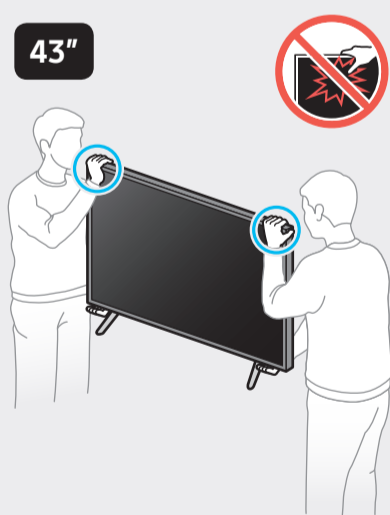

USB		USB +G
	OPTICAL		
	ARC		HDMI (eARC)
			HDMI
			LAN
			ANT

1

43"

50" - 55"

2

3

43"

50" - 55"

4

43"

50" - 55"