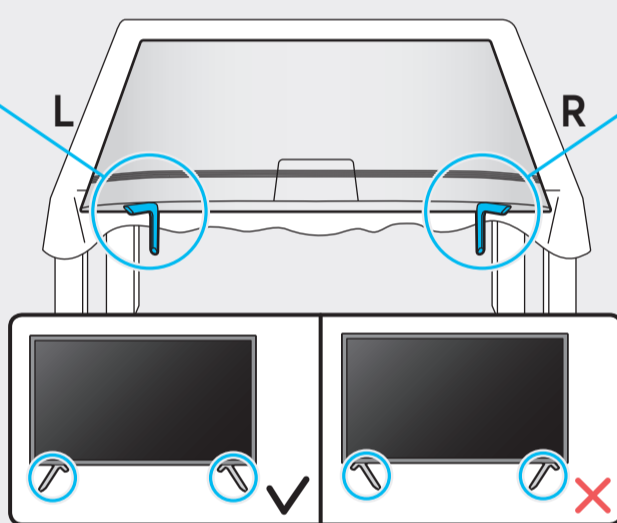

BN68-12557A-00

43"
-
50"

55"

	USB		USB +G
	OPTICAL		
	ARC		HDMI (eARC)
			HDMI
			LAN
			ANT

1

43"

50" - 55"

2