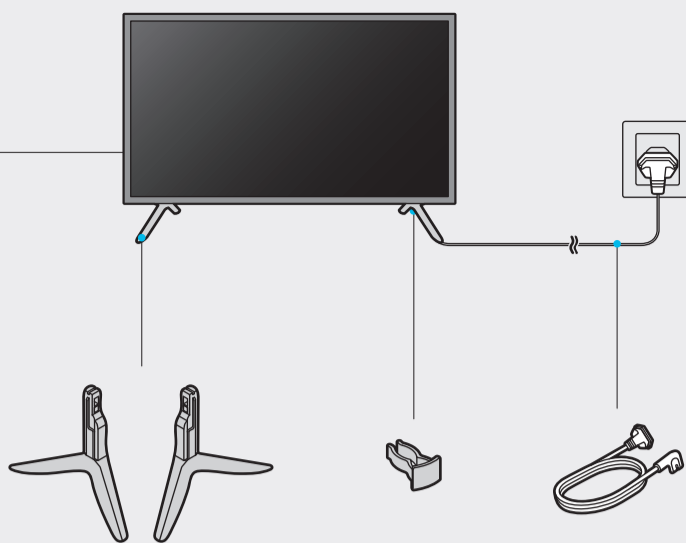

BN68-12557A-00

43"
-
50"

55"

	USB		USB +G
	OPTICAL		
	ARC		HDMI (eARC)
			HDMI
			LAN
			ANT

1

43"

50" - 55"

2

3

43"

50" - 55"

4

43"

50" - 55"