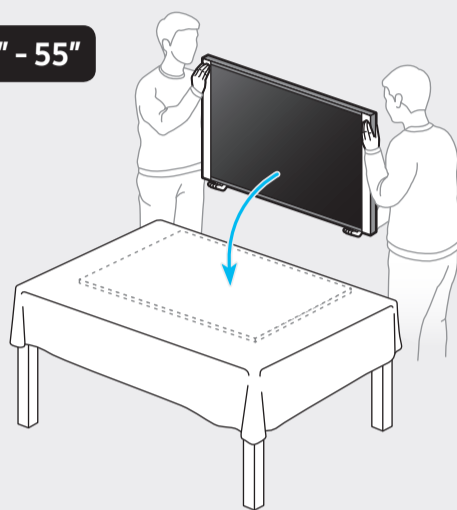

BN68-12557A-00

43"
-
50"

55"

	USB		USB +G
	OPTICAL		
	ARC		HDMI (eARC)
			HDMI
			LAN
			ANT

1

43"

50" - 55"

2