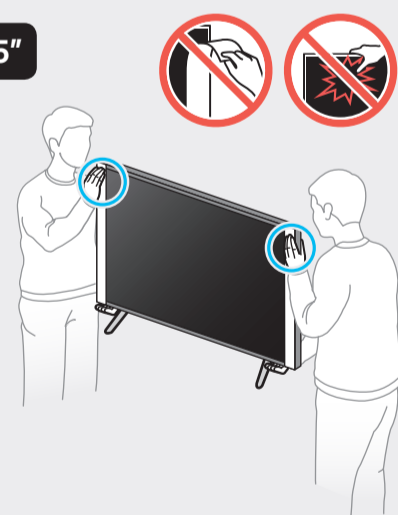

USB		USB +G
	OPTICAL		
	ARC		HDMI (eARC)
			HDMI
			LAN
			ANT

1

43"

50" - 55"

2

3

43"

50" - 55"

4

43"

50" - 55"