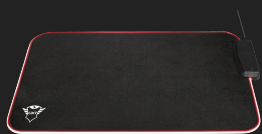

CHARACTERISTICS

Size (XS-XXXL)	L
-----------------------	---

MATERIALS

Material bottom	Rubber	Material inside	Rubber
Material topside	Nylon		

LIGHTING

Backlight	True
------------------	------

COMPATIBILITY

Supported sensor type	Laser, optical	Compatible Device Types	Accessories, laptop, pc
------------------------------	----------------	--------------------------------	-------------------------

FEATURES

Anti-skid	True	Two-sided	False
Roll-up	False	Wrist support	False
Edges	Illuminated		

PRODUCT VISUAL 1

PRODUCT ESHOT 1

PRODUCT TOP 1

PRODUCT TOP 2

PRODUCT TOP 3

PRODUCT TOP 4